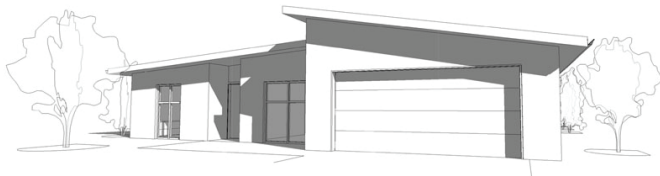

# Albury Architectural Range

027 469 5020

info@advancedhomes.co.nz

**Size:** 200m<sup>2</sup>

**Bedrooms:** 3

**Bathrooms:** 1

**Ensuite:** 1

**Living Areas:** 3