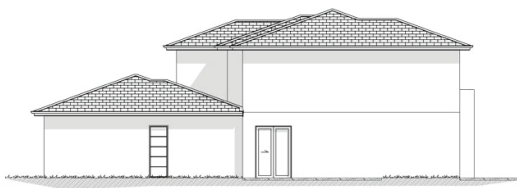

ADVANCED HOMES
& BUILDING SOLUTIONS

Hampton

Architectural Range

027 469 5020

info@advancedhomes.co.nz

South Elevation 1:100

West Elevation 1:100

- Size:** 328m²
- Bedrooms:** 4
- Bathrooms:** 2.5
- Ensuite:** 1
- Living Areas:** 3
- Outdoor Living:** 1