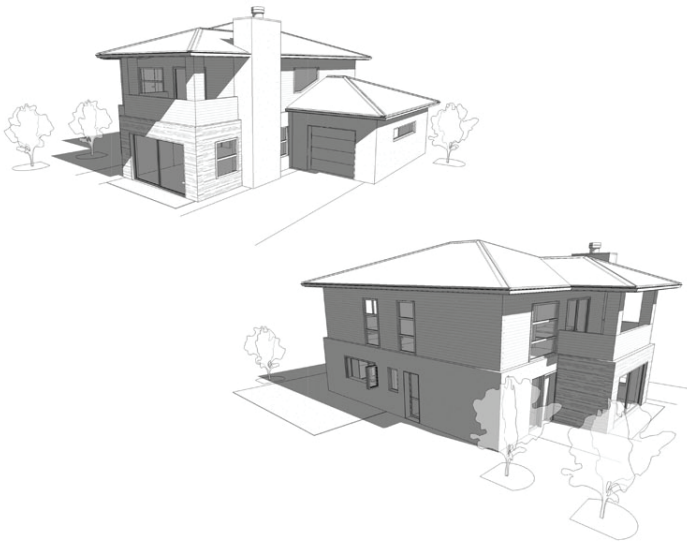

ADVANCED HOMES
& BUILDING SOLUTIONS

Leeston

Architectural Range

☎ 027 469 5020

✉ info@advancedhomes.co.nz

- Size:** 219m²
- Bedrooms:** 3
- Bathrooms:** 1.5
- Ensuite:** 1
- Living Areas:** 3
- Outdoor Living:** 2